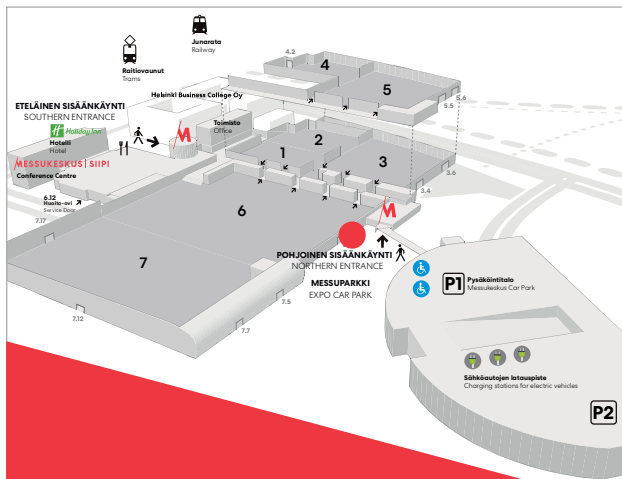

Banner location on the outer wall of the northern entrance.

GIANT BANNER, NORTHERN ENTRANCE

M205

Material instructions:

Size: w 5,000 x h 7,000 mm + 30 mm bleeds without crop marks.

- Print ready PDF
- Image resolution in 1:1 size 72-150 dpi
- Convert the texts
- Colors CMYK, color profile Coated Fogra 39.

With the giant banner of the northern entrance, you will attract the attention of those arriving from the parking hall and strongly communicate your presence at the event!

For the delayed graphic materials there is a 50 % additional charge.