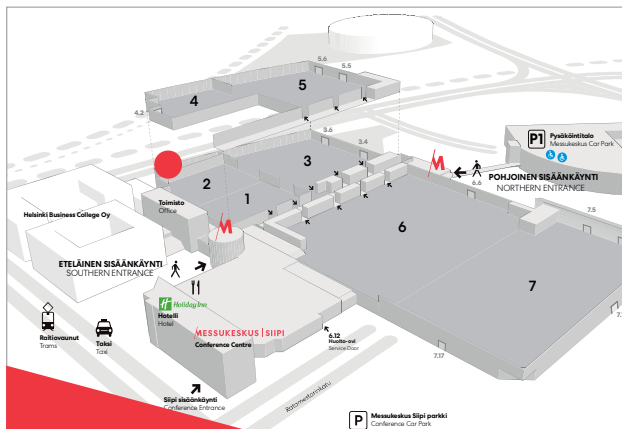

The giant banner located at the corner of the western wall of Messukeskus is one-sided. It is also used for events organized by Messukeskus.

GIANT BANNER, RATAPIHANTIE

M210

Material instructions:

**Size: w 8,040 x h 7,240 mm
+ 30 mm bleeds without crop marks.**

- Print ready PDF
- Image resolution in 1:1 size 72-150 dpi
- Convert the texts
- Colors CMYK, color profile Coated Fogra 39.

Deadline and transfer:

- Please submit the material **30 days before the event** (if under 30 days, deadline immediately) to graphics@messukeskus.com
- Over 20 MB files: <https://messukeskus.wetransfer.com>
- Reference: event name and product.

The giant banner on Ratapihantie is located on the best spot. It can be seen by the event visitors as well as the people travelling by car or train.

For the delayed graphic materials there is a 50 % additional charge.