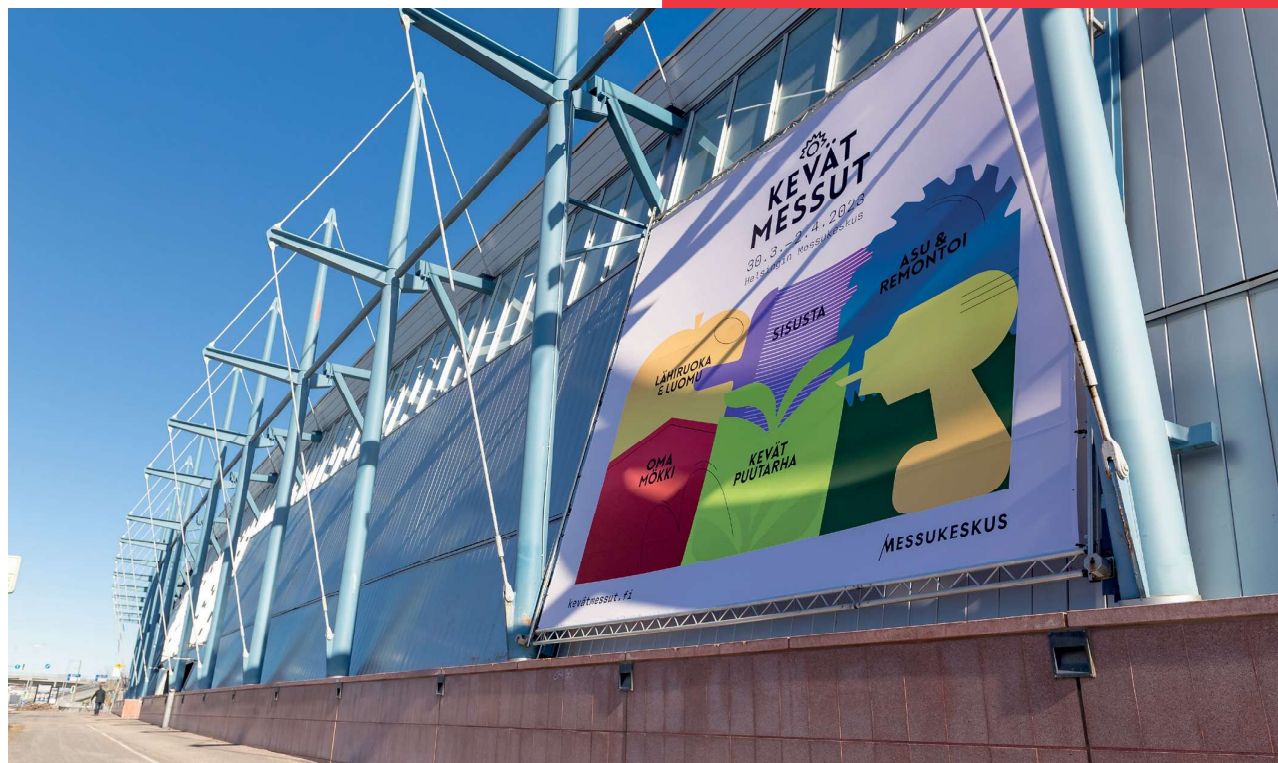

The giant banner located at the corner of the western wall of Messukeskus is one-sided. It is also used for events organized by Messukeskus.

GIANT BANNER, RATAPIHANTIE

M210

Material instructions:

**Size: w 8,040 x h 7,240 mm
+ 30 mm bleeds without crop marks.**

- Print ready PDF
- Image resolution in 1:1 size 72-150 dpi
- Convert the texts
- Colors CMYK, color profile Coated Fogra 39.

Deadline and transfer:

- Please submit the material **30 days before the event** (if under 30 days, deadline immediately) to graphics@messukeskus.com
- Over 20 MB files: <https://messukeskus.wetransfer.com>
- Reference: event name and product.

The giant banner on Ratapihantie is located on the best spot. It can be seen by the event visitors as well as the people travelling by car or train.

For the delayed graphic materials there is a 50 % additional charge.