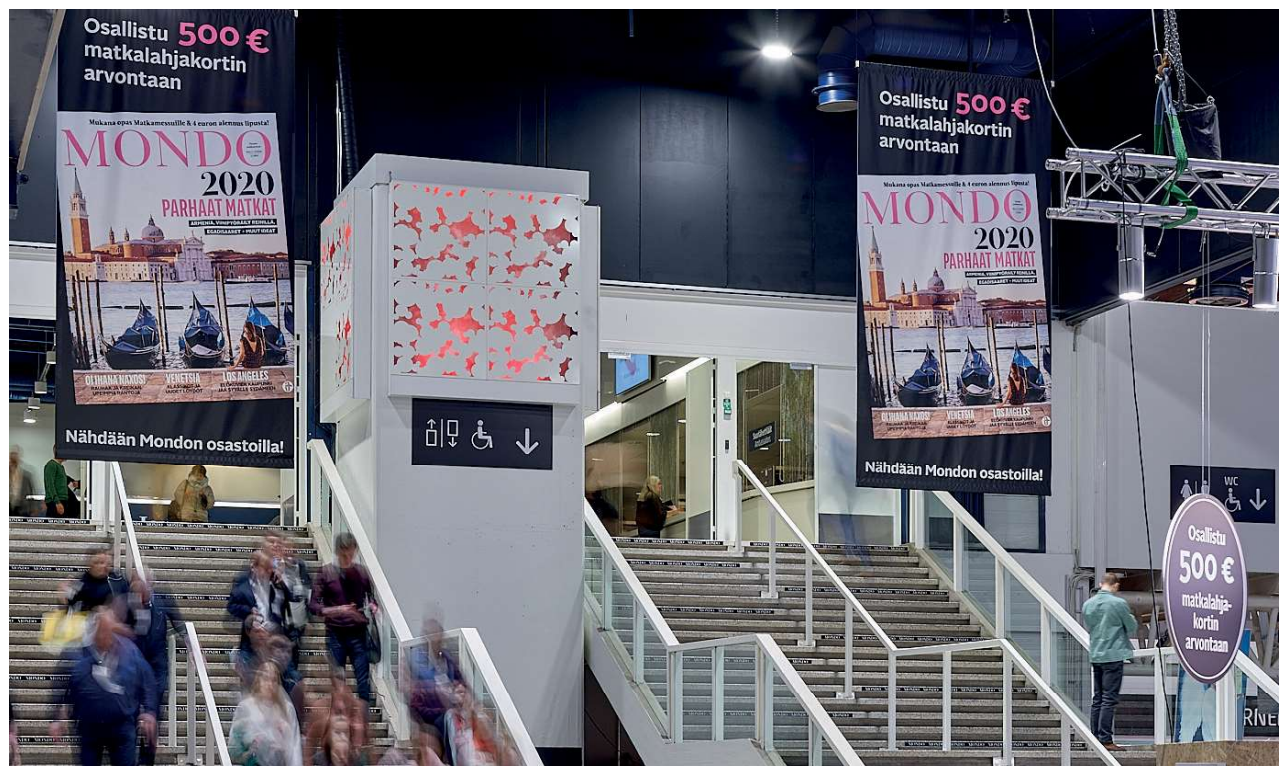

Above the stairs leading from the southern entrance to Hall 6, there are two advertising spaces. The fabrics are double-sided.

**BANNERS, ABOVE HALL 6 STAIRS (2 pcs)**

**M301**

**Material instructions:**

**Size: w 2,000 x h 4,000 mm + 30 mm bleeds without crop marks.**

- Print ready PDF
- Image resolution in 1:1 size 72-150 dpi
- Convert the texts
- Colors CMYK, color profile Coated Fogra 39.

**Deadline and transfer:**

The double-sided fabric banners attract attention and guide visitors to your stand.

For the delayed graphic materials there is a 50 % additional charge.