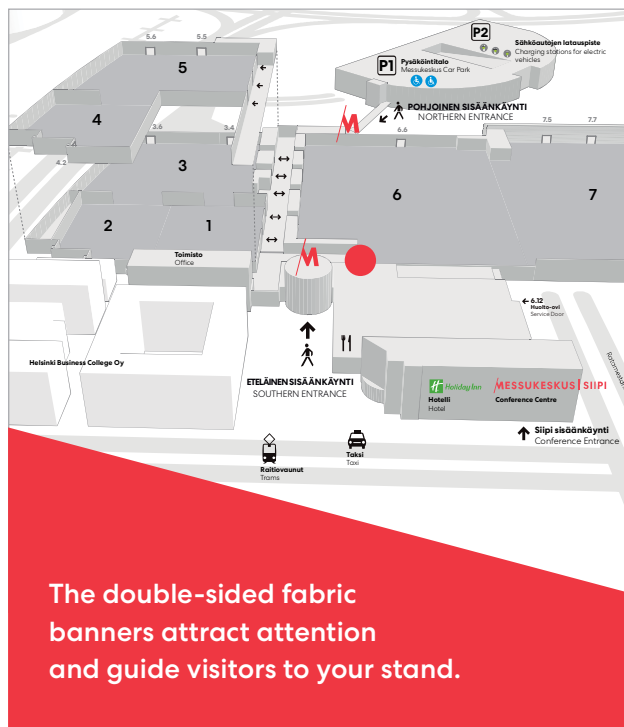

Above the stairs leading from the southern entrance to Hall 6, there are two advertising spaces. The fabrics are double-sided.

**BANNERS, ABOVE HALL 6 STAIRS (2 pcs)**

**M301**

**Material instructions:**

**Size: w 2,000 x h 4,000 mm + 30 mm bleeds without crop marks.**

- Print ready PDF
- Image resolution in 1:1 size 72-150 dpi
- Convert the texts
- Colors CMYK, color profile Coated Fogra 39.

**Deadline and transfer:**

The double-sided fabric banners attract attention and guide visitors to your stand.

For the delayed graphic materials there is a 50 % additional charge.