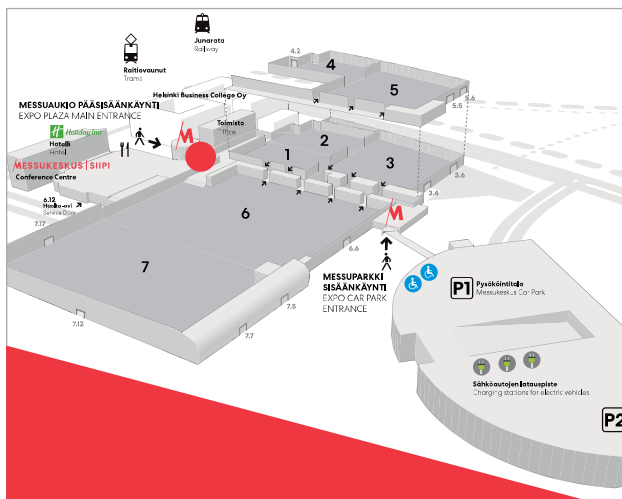

Vertical banners are located near the ticket checkpoint and clothes storage.

VERTICAL BANNERS, SOUTHERN ENTRANCE (2 pcs) **M307**

Material instructions:

Size: w 1,300 x h 6,000 mm
+ 30 mm bleeds without crop marks.

- Print ready PDF
- Image resolution in 1:1 size 72-150 dpi
- Convert the texts
- Colors CMYK, color profile Coated Fogra 39.

Deadline and transfer:

- Please submit the material **30 days before the event** (if under 30 days, deadline immediately) to graphics@messukeskus.com
- Over 20 MB files: <https://messukeskus.wetransfer.com>
- Reference: event name and product.

Lobby banners are noticed immediately upon entering.

For the delayed graphic materials there is a +50% additional charge.