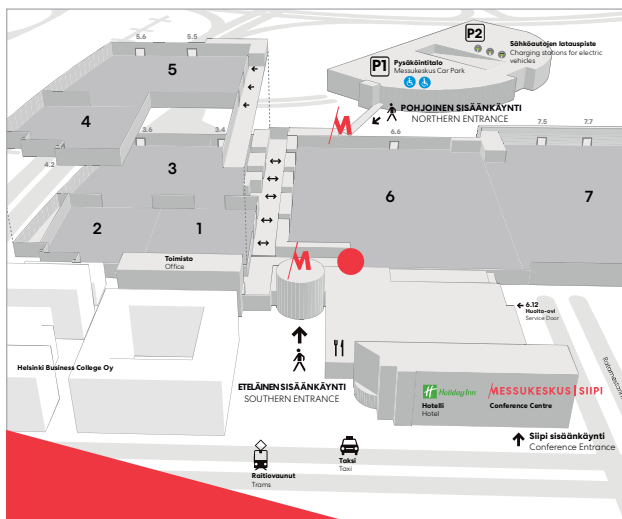

There are 68 places for stickers on the front edge of the stairs in hall 6, and 4 places on the landings.

STICKER ADVERTISEMENT, HALL 6 STAIRS AND LANDINGS

M400

Material instructions:

The front edge of the stairs: w 2,000 x h 45 mm + 10 mm bleeds and crop marks outside.

The stair landings: max w 1,300 x h 1,300 mm + 10 mm bleeds and crop marks outside.

- Print ready PDF
- Image resolution in 1:1 size 72-150 dpi
- Convert the texts
- Colors CMYK, color profile Coated Fogra 39.

Advertisement stickers on the stairs attract the visitors' attention. The stairs lead from hall 6 to the Expo Plaza main entrance.

For the delayed graphic materials there is a 50 % additional charge.