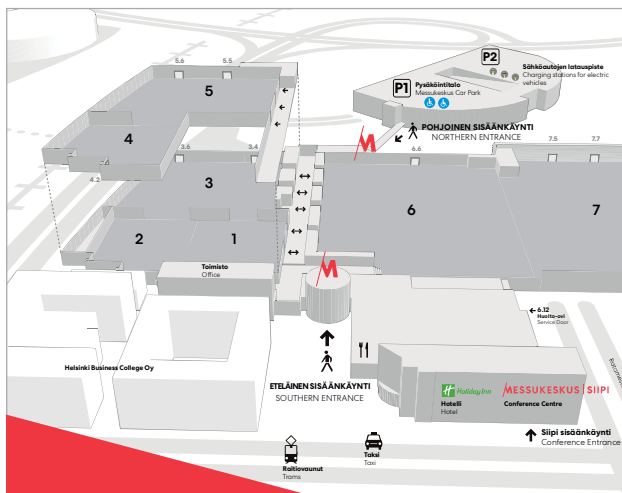

There are 260 advertising places in the sanitary spaces at Messukeskus. They are located inside the toilet cells and above the urinals.

**PRINT ADVERTISEMENT, TOILET CELL DOORS**

**M603**

**Material instructions:**

The sanitary spaces offer undivided attention and the possibility to tell about special offers or lead the visitor to your stand.

For the delayed graphic materials there is a 50 % additional charge.